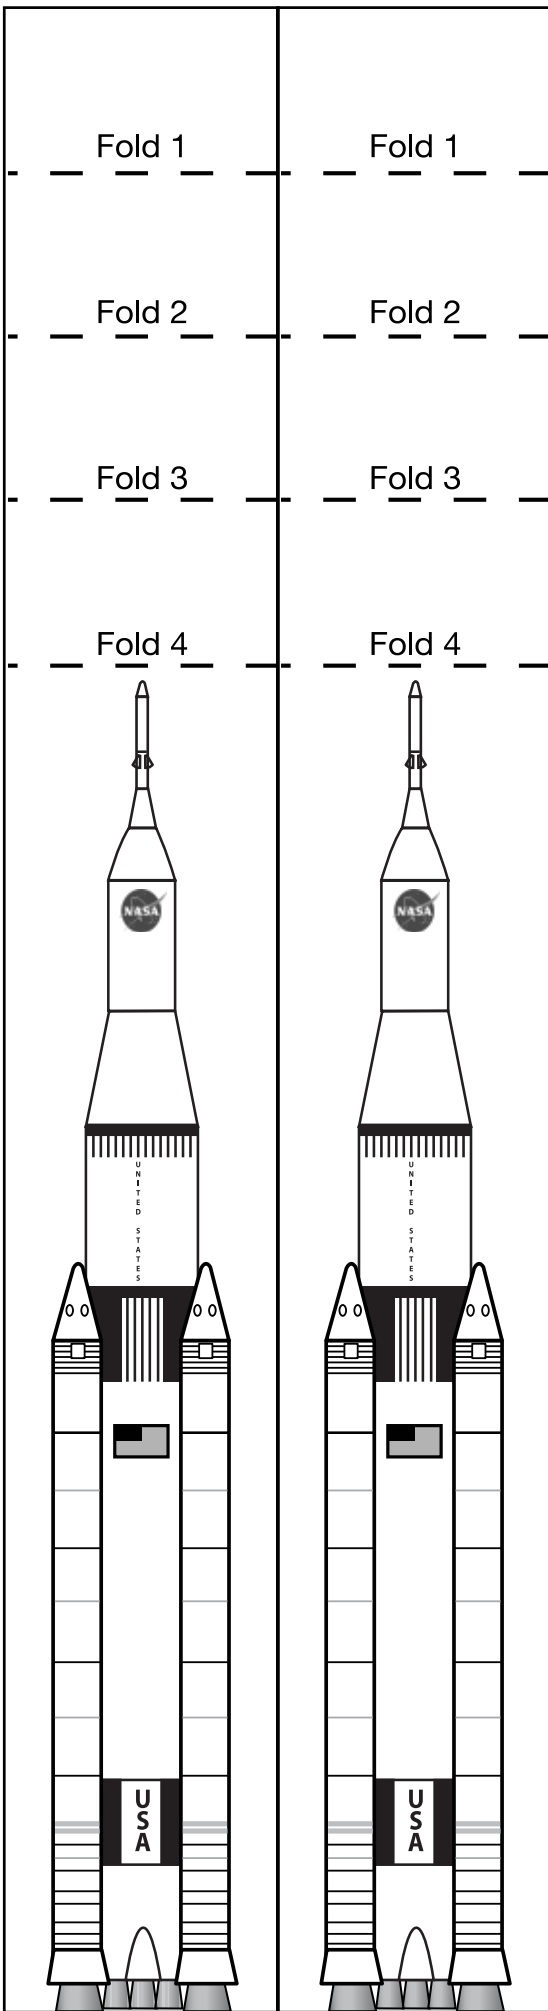

SLS Rocket Pattern for 3/8th inch dowel or fat pencils

SLS Rocket Pattern for 1/4 or 5/16th inch dowel or standard pencils